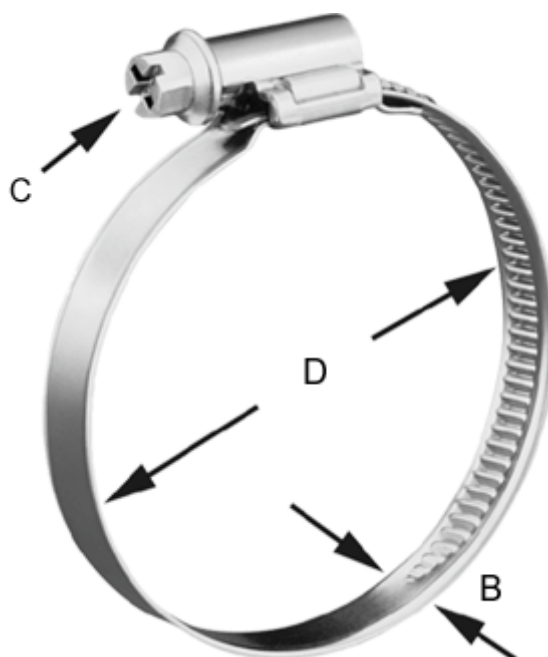

Article number: 021367352100

Description: Worm Drive Hose Clip
TORRO S 90-110/12 C7 W1

Measures

C (screw type) = C7 - 7mm

Diameter D = 90-110

Width B = 12.0